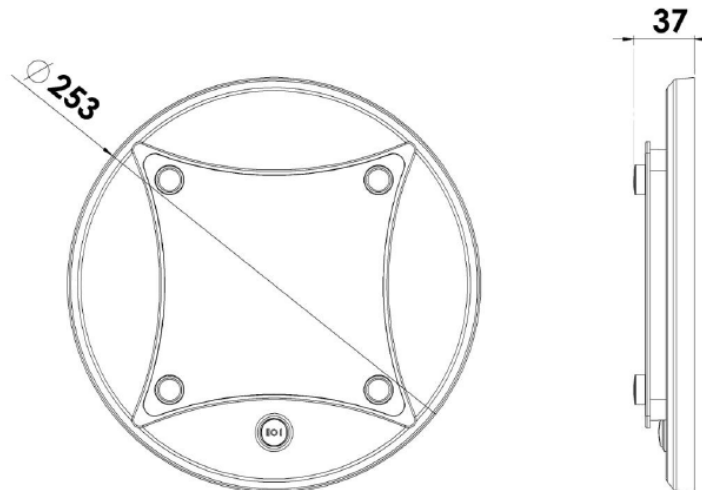

auto electrical parts

Technical Information Sheet

Part No. 0-668-08

Deluxe Ceiling Lamp

Durite's Deluxe Ceiling Lamp. 12W super bright LED's. 12volt. On/off rocker switch. Aluminum Based. Polycarbonate Lens. 3P Switch with Night Light function.

Technical Drawing (not to scale)

Size: 253mm Dia. X 37 (H) mm

Specification

Voltage	12 Volts DC
Watts	12W
Lumens	384Lm
Material:	Base: Aluminum. Lens: Polycarbonate
Colour	White
Certificate	CE
Dimensions	Please see above